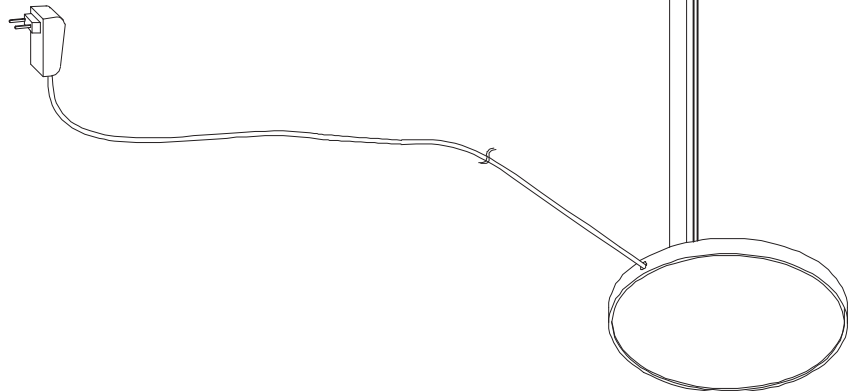

Installation Guide

LED INFO & WARNINGS

- Please read and comprehend the entire manual before attempting to assemble, operate, or install the product.
- Make sure that you have all necessary parts by checking the parts list. If any part is missing or damaged, please contact **VONN Lighting Customer Service at 888-604-8666** for a replacement.
- All parts must be used as indicated in these instructions. Do not substitute any parts, leave parts out, or use any parts that are worn or broken.
- Inspect the LED fixture prior to installation to make sure that it has not been damaged during shipping.
- Please handle the LED light with care when unpacking. Do not apply pressure to the LED's, do not open any factory sealed compartments, and do not touch the LEDs with your hands.

VONN Lighting
Model: VAT6221

Parts List

- A. Glass Shade x 1
- B. Glass Lock x 1

Fixture Diagram

Operating Instructions

Guide d'installation

VONN
CREATIVE INNOVATIONS

LED INFORMATIONS ET MISE EN GARDE