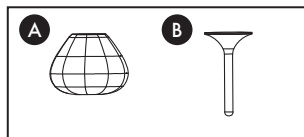

VONN Lighting
Model: VAT6221

Parts List

- A. Glass Shade x 1
- B. Glass Lock x 1

Fixture Diagram

Operating Instructions

Guide d'installation

VONN
CREATIVE INNOVATIONS

LED INFORMATIONS ET MISE EN GARDE