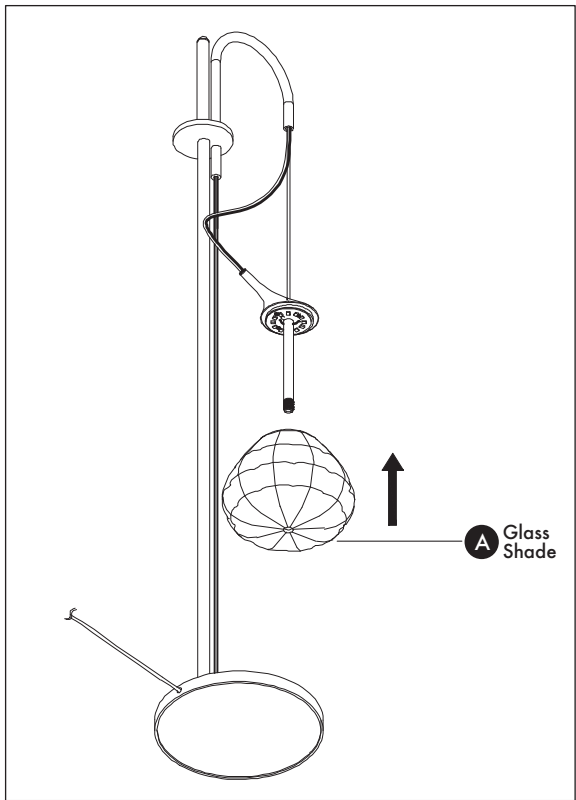

Installation Guide

LED INFO & WARNINGS

- Please read and comprehend the entire manual before attempting to assemble, operate, or install the product.
- Make sure that you have all necessary parts by checking the parts list. If any part is missing or damaged, please contact **VONN Lighting Customer Service at 888-604-8666** for a replacement.
- All parts must be used as indicated in these instructions. Do not substitute any parts, leave parts out, or use any parts that are worn or broken.
- Inspect the LED fixture prior to installation to make sure that it has not been damaged during shipping.
- Please handle the LED light with care when unpacking. Do not apply pressure to the LED's, do not open any factory sealed compartments, and do not touch the LEDs with your hands.

VONN Lighting
Model: VAT6221

Parts List

- A. Glass Shade x 1
- B. Glass Lock x 1

Fixture Diagram

Operating Instructions

Guide d'installation

VONN
CREATIVE INNOVATIONS

LED INFORMATIONS ET MISE EN GARDE

VONN Lighting
Modèle: VAT6221

Liste des pièces

- A. Abat-jour en verre x 1
B. Verrouillage en verre x 1

Schéma de montage du luminaire

VONN
CREATIVE INNOVATIONS

Mode d'emploi

VONN
CREATIVE INNOVATIONS