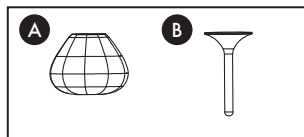

Liste des pièces

- A. Abat-jour en verre x 1
  B. Verrouillage en verre x 1