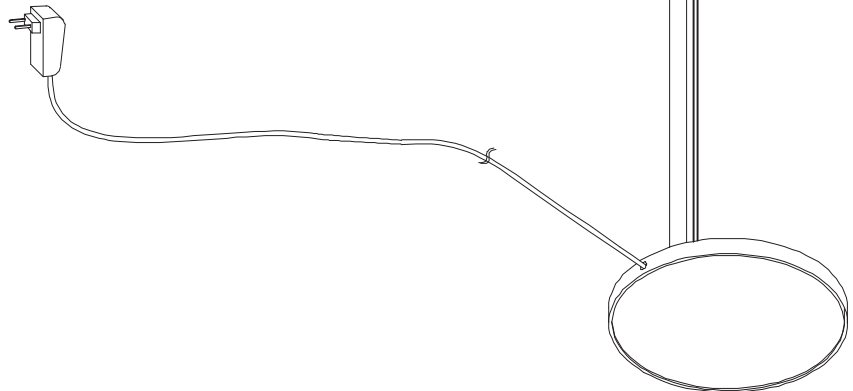

Guide d'installation

VONN
CREATIVE INNOVATIONS

LED INFORMATIONS ET MISE EN GARDE

- Veuillez lire et comprendre le manuel en entier avant d'essayer d'assembler, d'utiliser ou d'installer le produit.
- Assurez-vous que vous disposer de toutes les pièces nécessaires en vous aidant de la liste de pièces. Si une pièce est manquante ou endommagée, veuillez contacter le service clientèle de VONN Lighting au 888-604-8666 pour obtenir son remplacement.
- Toutes les pièces doivent être utilisées comme indiqué dans ces instructions. Ne remplacez aucune pièces, n'omettez aucune pièces et n'utilisez aucune pièces usées ou défectueuses.
- Inspectez le luminaire à LED avant son installation pour vous assurer qu'il n'a pas été endommagé lors du transport.
- Veuillez manipuler la lampe à LED avec précaution lors de son déballage. Ne pas appliquer de pression sur les LED, ne pas ouvrir les compartiments scellés en usine et ne pas toucher les LED avec vos mains.

VONN Lighting
Modèle: VAT6221

Liste des pièces

- A. Abat-jour en verre x 1
  B. Verrouillage en verre x 1